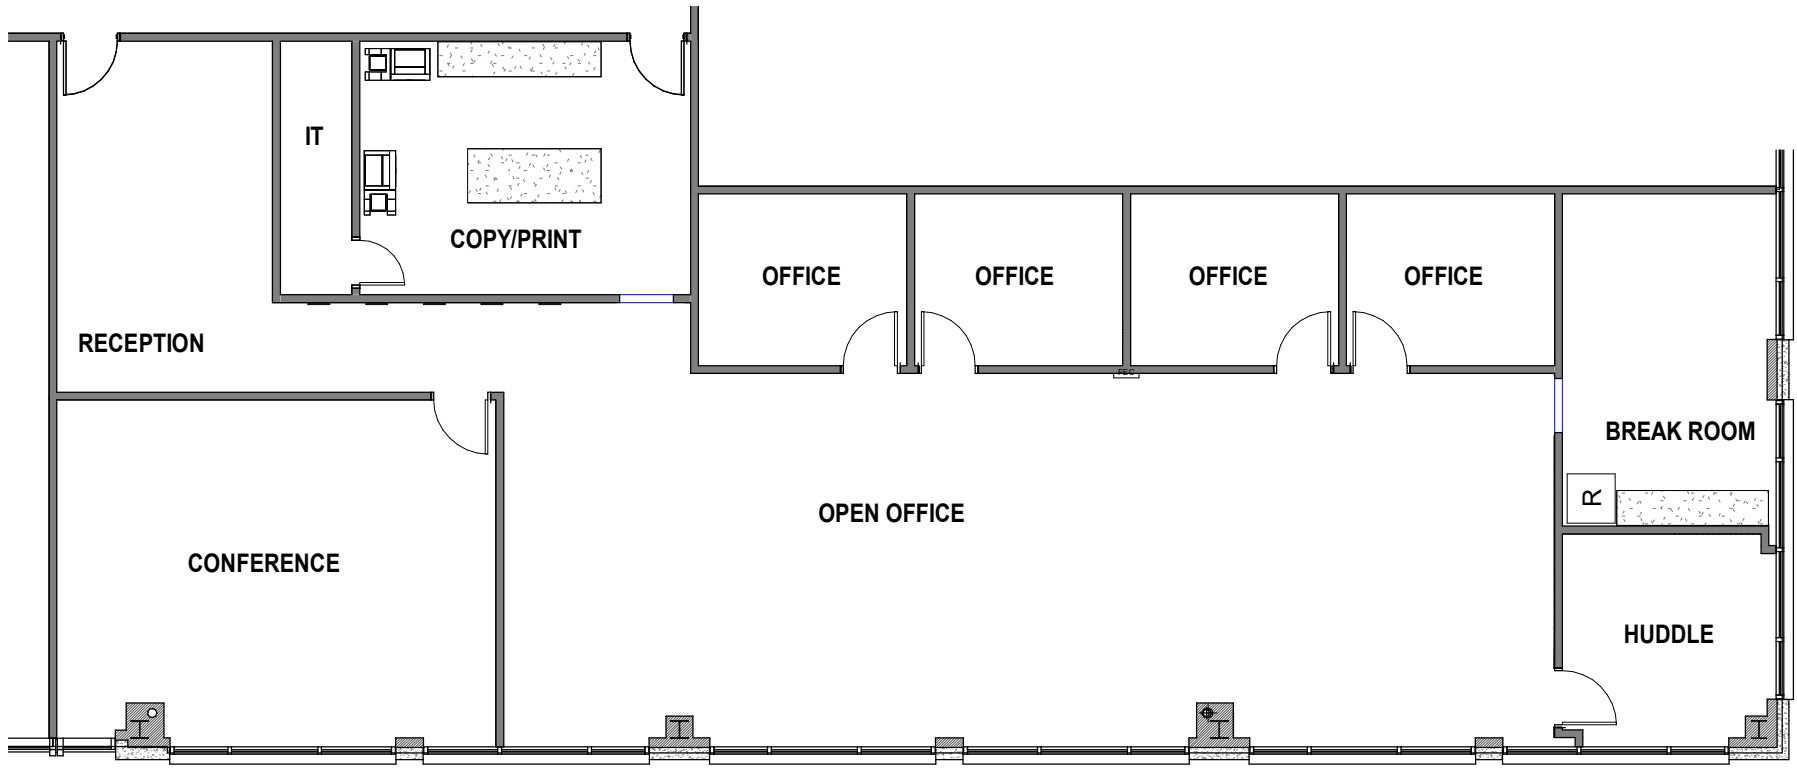

SUITE 430

3,807 RENTABLE SF
3,282 USABLE SF

SCALE: 3/32" = 1' - 0"

SUITE 430

3,807 RENTABLE SF
3,282 USABLE SF

SCALE: 3/32" = 1' - 0"